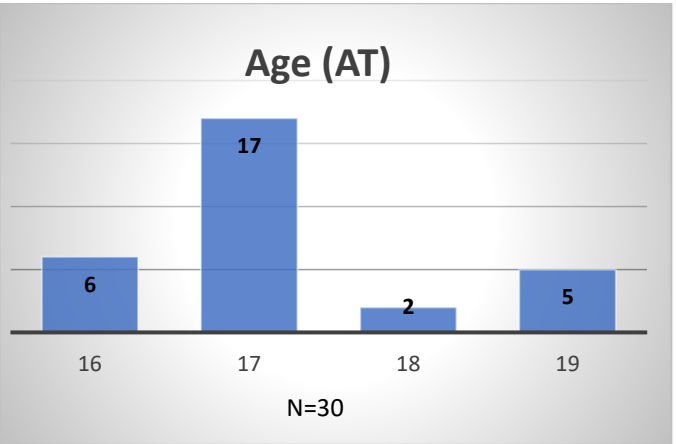

Daily Data Dashboard – December 13, 2024
Demographics for JTDC Population
Friday Morning Midnight Count

Data sources: cFive Supervisor – Court Involved Population and RMIS – JTDC Population

Daily Data Dashboard – December 13, 2024
Demographics for JTDC Population
Friday Morning Midnight Count