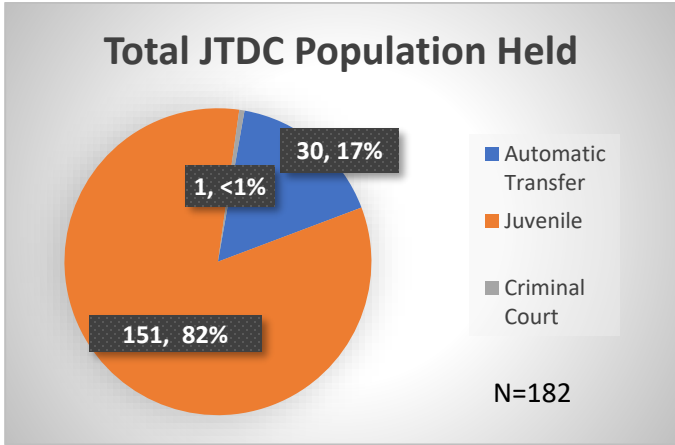

Daily Data Dashboard – December 13, 2024
Demographics for JTDC Population
Friday Morning Midnight Count

Data sources: cFive Supervisor – Court Involved Population and RMIS – JTDC Population

Daily Data Dashboard – December 13, 2024
Demographics for JTDC Population
Friday Morning Midnight Count