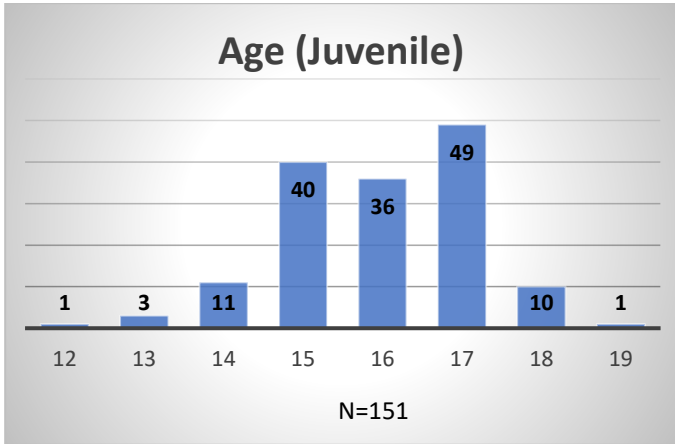

Daily Data Dashboard – December 13, 2024
Demographics for JTDC Population
Friday Morning Midnight Count

Data sources: cFive Supervisor – Court Involved Population and RMIS – JTDC Population

Daily Data Dashboard – December 13, 2024
Demographics for JTDC Population
Friday Morning Midnight Count