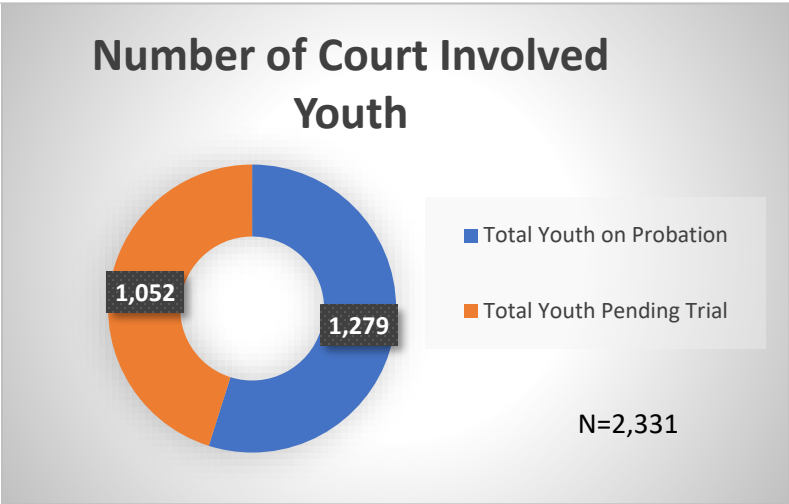

Daily Data Dashboard – December 13, 2024
Demographics for JTDC Population
Friday Morning Midnight Count

Data sources: cFive Supervisor – Court Involved Population and RMIS – JTDC Population

Daily Data Dashboard – December 13, 2024
Demographics for JTDC Population
Friday Morning Midnight Count