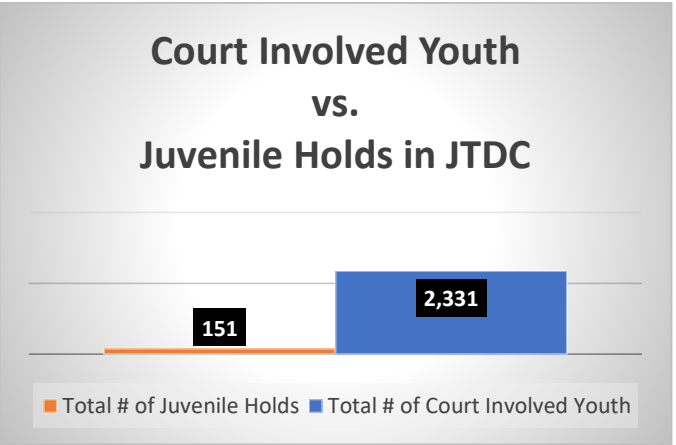

Daily Data Dashboard – December 13, 2024
Demographics for JTDC Population
Friday Morning Midnight Count

Data sources: cFive Supervisor – Court Involved Population and RMIS – JTDC Population

Daily Data Dashboard – December 13, 2024
Demographics for JTDC Population
Friday Morning Midnight Count